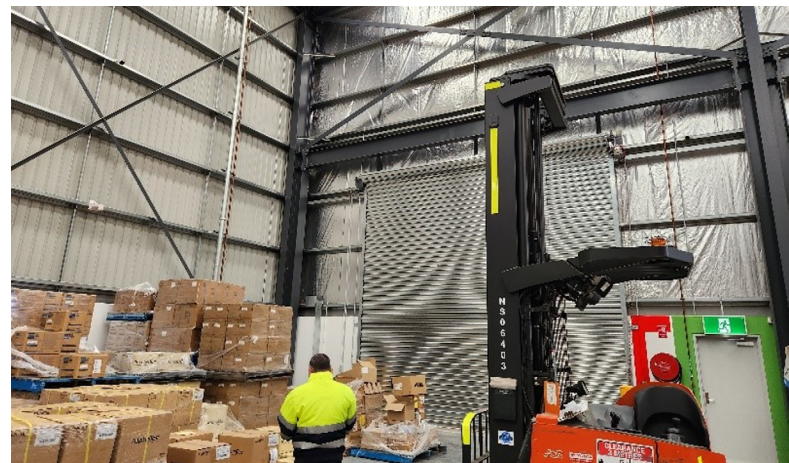

Below: Discreet installation of DC-T4831HRX 8MP Bullet Camera

Results & Benefits

As the end user of this project, Yusen Logistics are extremely satisfied with their IDIS surveillance system, which in turn pleases West Tech.

“When asked to provide a surveillance solution for Yusen’s new sites, the two main factors that had to be ticked off were reliability of the system and useability for the operator. It was an easy choice to go with IDIS. Delivery of the projects was smooth and trouble free with exceptional support from DAS as always and the high quality IDIS product making installation and commissioning seamless.”

MARK WEST, DIRECTOR OF WEST TECH